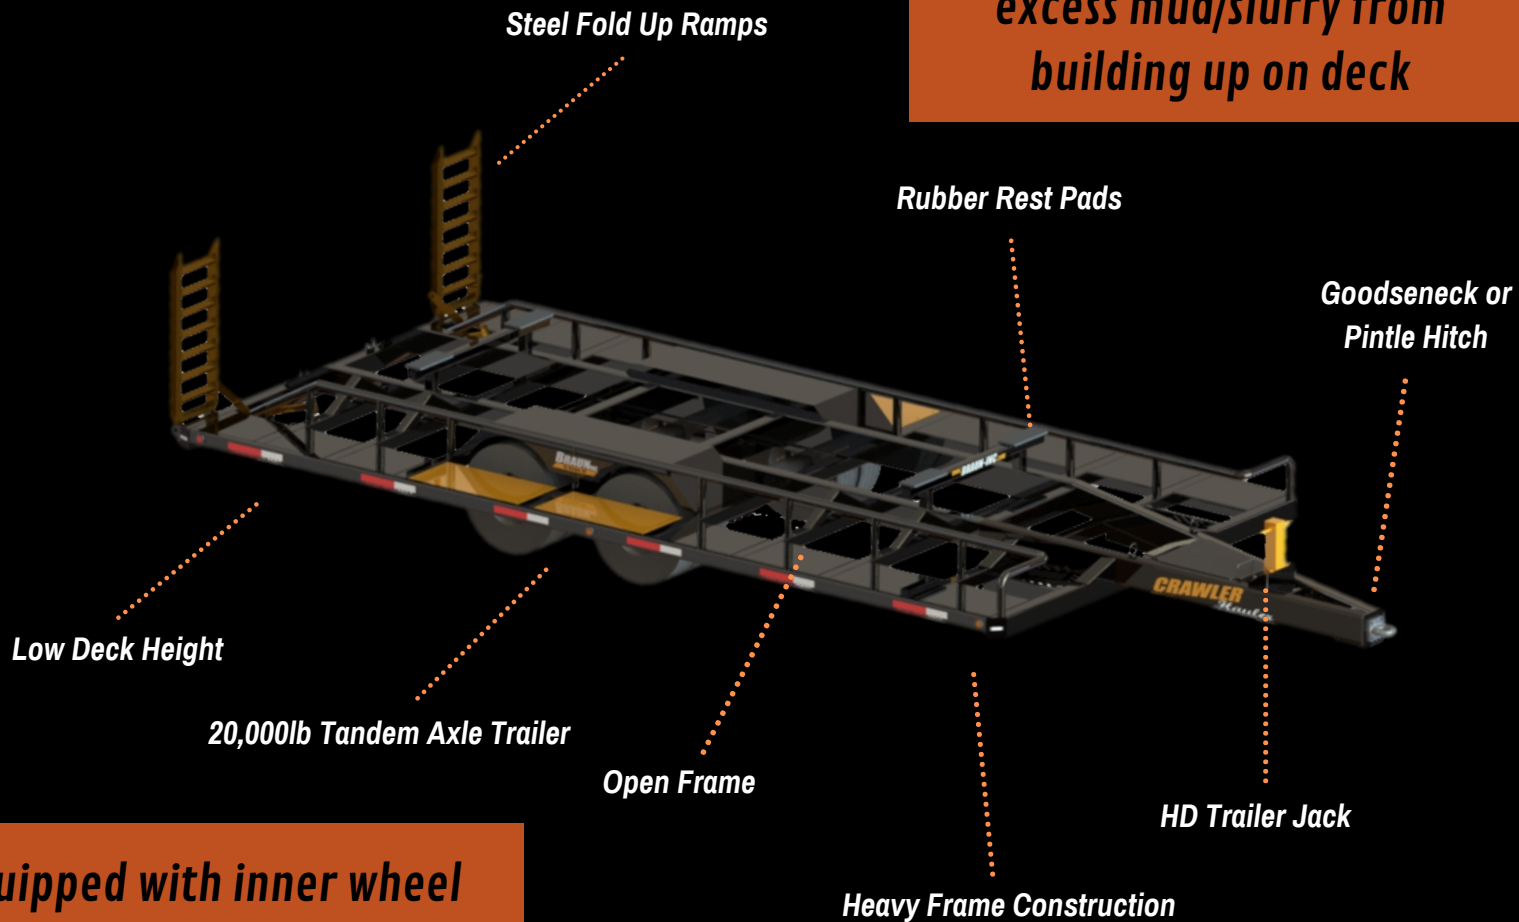

Crawler Hauler

**Gooseneck or Pintle Hitch
Available!**

**Load & haul your Nuhn
Lagoon Crawler with ease!**

DEALER INFORMATION

Designed & Manufactured by R Braun Inc.

Crawler Hauler

Open frame design keeps excess mud/slurry from building up on deck

Equipped with inner wheel rub rail to guide crawler onto trailer

RBRAUN INC.
St. Nazianz, WI