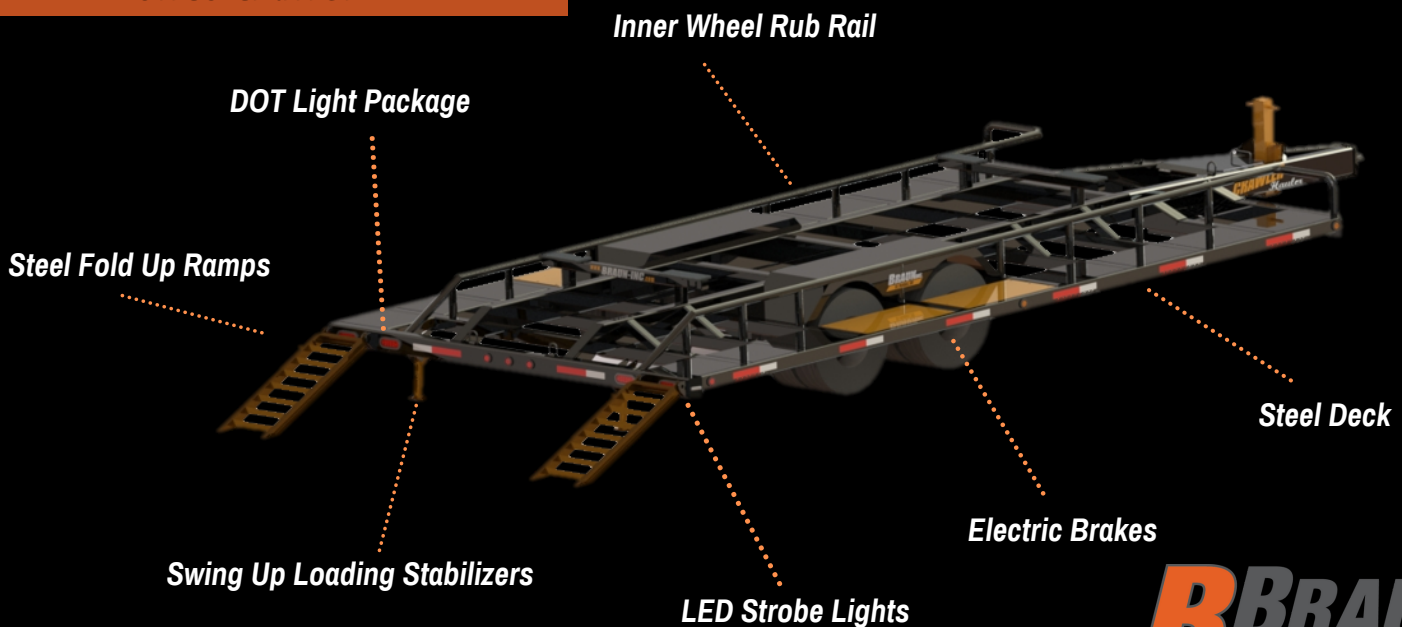

Crawler Hauler

**Gooseneck or Pintle Hitch
Available!**

**Load & haul your Nuhn
Lagoon Crawler with ease!**

DEALER INFORMATION

Designed & Manufactured by R Braun Inc.

Crawler Hauler

Open frame design keeps excess mud/slurry from building up on deck

Equipped with inner wheel rub rail to guide crawler onto trailer

RBRAUN INC.
St. Nazianz, WI